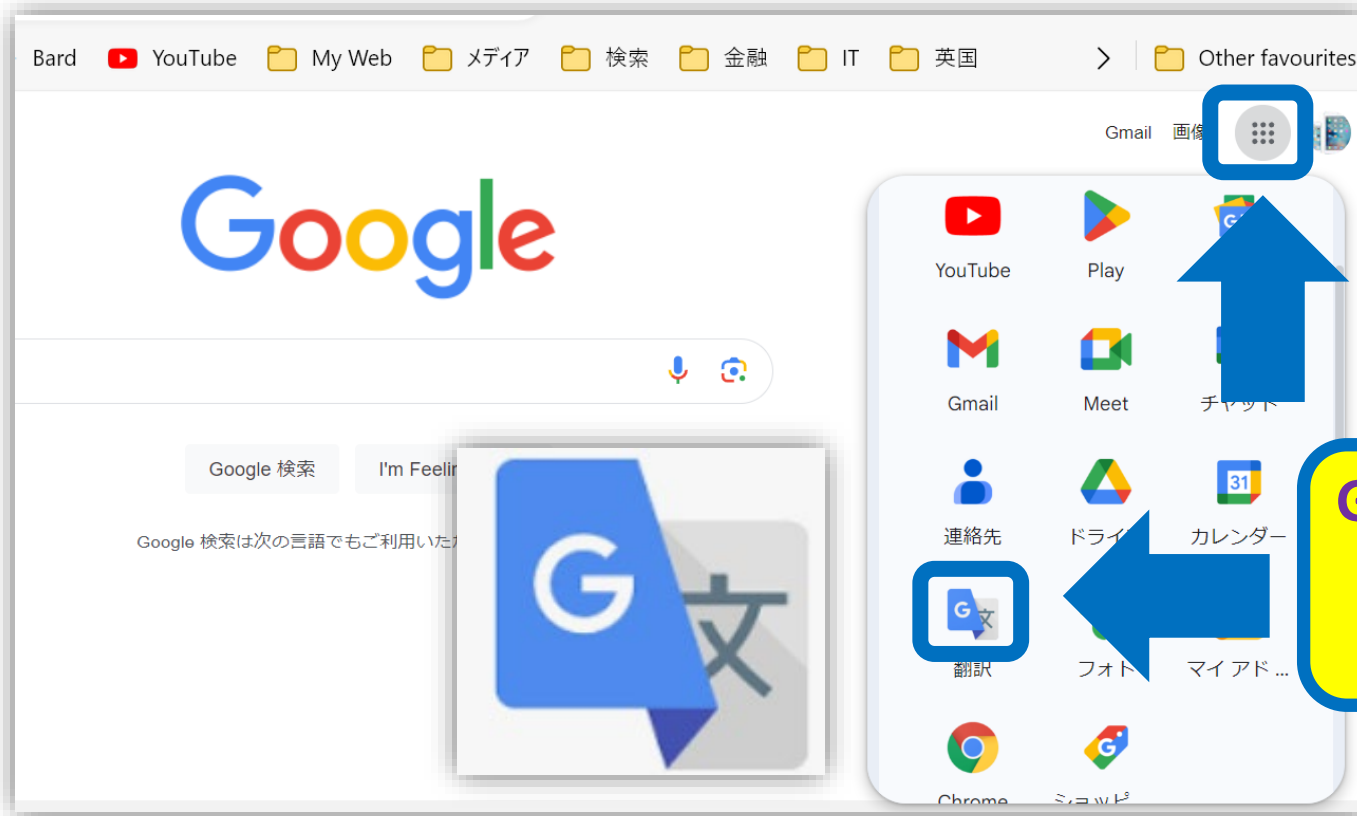

Google のツールバーから縦横三つのドットのアイコンからGoogle 翻訳をクリック、言語を選択